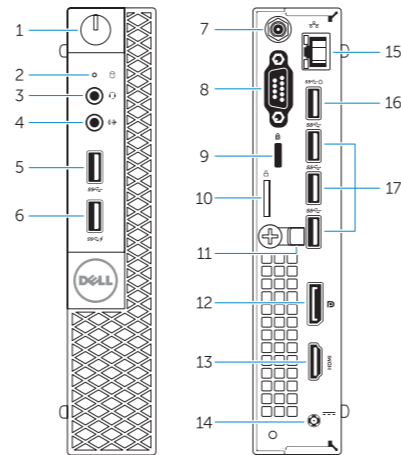

1. Power button/Power light
2. Hard-drive activity light
3. Microphone connector
4. Line-out connector
5. USB 3.0 connector
6. USB 3.0 connector with PowerShare
7. Antenna SMA connector (optional)
8. Serial/PS2/VGA/DisplayPort connector (optional)
9. Security-cable slot
10. Padlock ring
11. cable holder
12. DisplayPort connector
13. HDMI connector
14. Power connector
15. Network connector
16. USB 3.0 connector (Supports Smart Power On)
17. USB 3.0 connectors